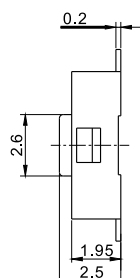

## KFC TACT SWITCH SERIES

PC.B LAYOUT (TOP VIEW)

**KAN1211-0751B**

PC.B LAYOUT (TOP VIEW)

**KAN0641-0431B SMD**

PC.B LAYOUT (TOP VIEW)

**KAN1210-0731B**

PC.B LAYOUT (TOP VIEW)

**KAN0541-0163B**

PC.B LAYOUT (TOP VIEW)

**KAN0442-0252C**