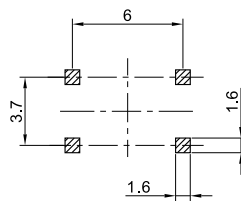

## KFC TACT SWITCH SERIES

PC.B LAYOUT (TOP VIEW)

**KAN1211-0751B**

PC.B LAYOUT (TOP VIEW)

**KAN0641-0431B SMD**

PC.B LAYOUT (TOP VIEW)

**KAN1210-0731B**

PC.B LAYOUT (TOP VIEW)

**KAN0541-0163B**

PC.B LAYOUT (TOP VIEW)

**KAN0442-0252C**