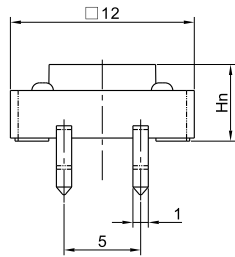

## KFC TACT SWITCH SERIES

PC.B LAYOUT (TOP VIEW)

**KAN1211-0751B**

PC.B LAYOUT (TOP VIEW)

**KAN0641-0431B SMD**

PC.B LAYOUT (TOP VIEW)

**KAN1210-0731B**

PC.B LAYOUT (TOP VIEW)

**KAN0541-0163B**

PC.B LAYOUT (TOP VIEW)

**KAN0442-0252C**