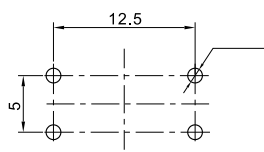

## KFC TACT SWITCH SERIES

PC.B LAYOUT (TOP VIEW)

**KAN1211-0751B**

PC.B LAYOUT (TOP VIEW)

**KAN0641-0431B SMD**

PC.B LAYOUT (TOP VIEW)

**KAN1210-0731B**

PC.B LAYOUT (TOP VIEW)

**KAN0541-0163B**

PC.B LAYOUT (TOP VIEW)

**KAN0442-0252C**