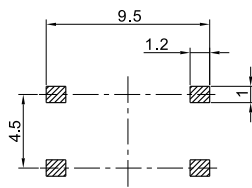

## KFC TACT SWITCH SERIES

PC.B LAYOUT (TOP VIEW)

**KAN1211-0751B**

PC.B LAYOUT (TOP VIEW)

**KAN0641-0431B SMD**

PC.B LAYOUT (TOP VIEW)

**KAN1210-0731B**

PC.B LAYOUT (TOP VIEW)