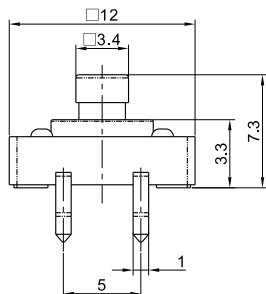

## KFC TACT SWITCH SERIES

PC.B LAYOUT (TOP VIEW)

**KAN1211-0751B**

PC.B LAYOUT (TOP VIEW)

**KAN0641-0431B SMD**

PC.B LAYOUT (TOP VIEW)

**KAN1210-0731B**

PC.B LAYOUT (TOP VIEW)

**KAN0541-0163B**

PC.B LAYOUT (TOP VIEW)

**KAN0442-0252C**