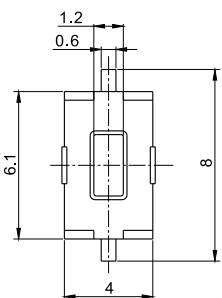

## KFC TACT SWITCH SERIES

PC.B LAYOUT (TOP VIEW)

**KAN1211-0751B**

PC.B LAYOUT (TOP VIEW)

**KAN0641-0431B SMD**

PC.B LAYOUT (TOP VIEW)

**KAN1210-0731B**

PC.B LAYOUT (TOP VIEW)

**KAN0541-0163B**

PC.B LAYOUT (TOP VIEW)

**KAN0442-0252C**