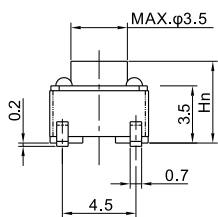

## KFC TACT SWITCH SERIES

PC.B LAYOUT (TOP VIEW)

**KAN1211-0751B**

PC.B LAYOUT (TOP VIEW)

**KAN0641-0431B SMD**

PC.B LAYOUT (TOP VIEW)

**KAN1210-0731B**

PC.B LAYOUT (TOP VIEW)

**KAN0541-0163B**

PC.B LAYOUT (TOP VIEW)

**KAN0442-0252C**