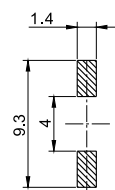

## KFC TACT SWITCH SERIES

PC.B LAYOUT (TOP VIEW)

**KAN1211-0751B**

PC.B LAYOUT (TOP VIEW)

**KAN0641-0431B SMD**

PC.B LAYOUT (TOP VIEW)

**KAN1210-0731B**

PC.B LAYOUT (TOP VIEW)

**KAN0541-0163B**

PC.B LAYOUT (TOP VIEW)

**KAN0442-0252C**