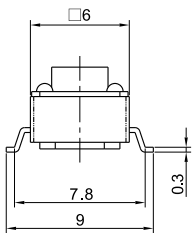

## KFC TACT SWITCH SERIES

PC.B LAYOUT (TOP VIEW)

**KAN1211-0751B**

PC.B LAYOUT (TOP VIEW)

**KAN0641-0431B SMD**

PC.B LAYOUT (TOP VIEW)

**KAN1210-0731B**

PC.B LAYOUT (TOP VIEW)

**KAN0541-0163B**

PC.B LAYOUT (TOP VIEW)

**KAN0442-0252C**