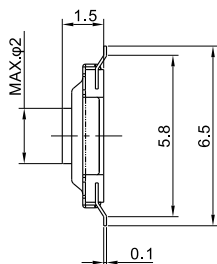

## KFC TACT SWITCH SERIES

PC.B LAYOUT (TOP VIEW)

**KAN1211-0751B**

PC.B LAYOUT (TOP VIEW)

**KAN0641-0431B SMD**

PC.B LAYOUT (TOP VIEW)

**KAN1210-0731B**

PC.B LAYOUT (TOP VIEW)

**KAN0541-0163B**

PC.B LAYOUT (TOP VIEW)

**KAN0442-0252C**