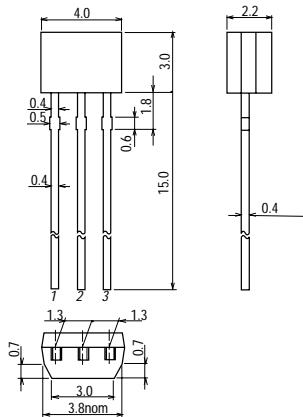

# TO-92S

(TO-92-3 Short Body)

Dimensions shown in mm

- 1: Drain
- 2: Source
- 3: Gate