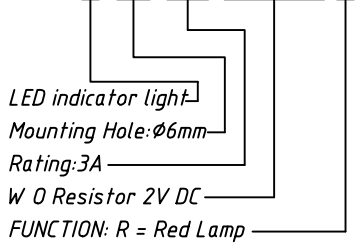

REV	SYM	Revision Record	Appr.	Date
V0	KLS07070	New Version Release	WuHao	2025-02-26

Order Information:
KLS9-IL-M6-03A-W/O-2V-R

ANGLE TOLERANCE	PROJECTION	Description:	LED Indicator Light	
±3°				
GENERAL TOLERANCE	UNITS	mm	KLS P/N:	KLS9-IL-M6-03A-W/O-2V-R
.x ±0.30	SHEET SIZE	A4		
.xx ±0.20	Draw:	WuHao	2025-02-26	NingBo KLS ELECTRONIC CO.,LTD.
.xxx ±0.10	Check:	Daniel	2025-02-26	