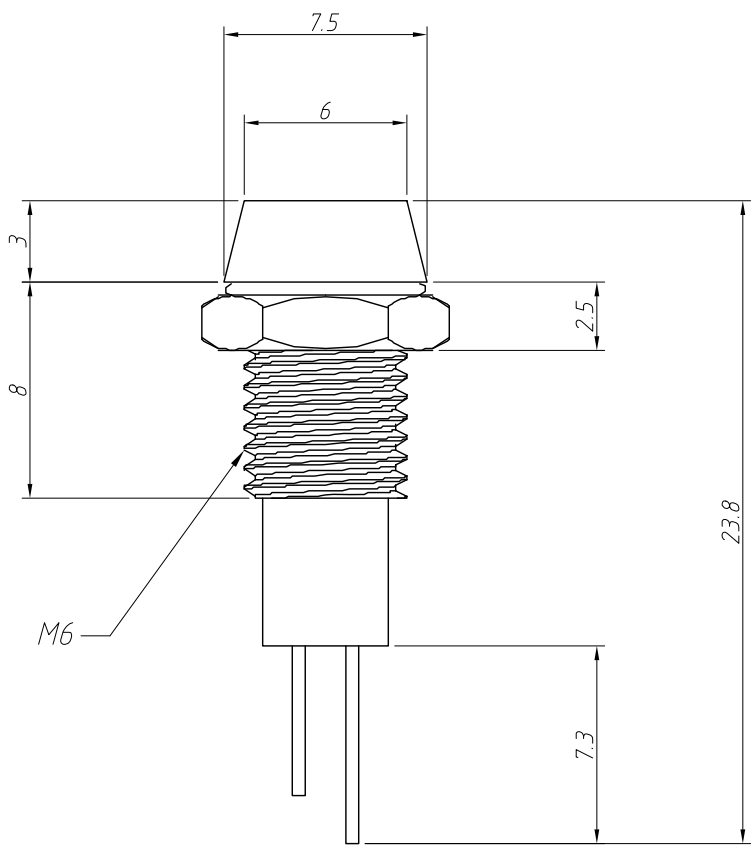

REV	SYM	Revision Record	Appr.	Date
V0	KLS07070	New Version Release	WuHao	2025-02-26

Order Information:
KLS9-IL-M6-03A-W/O-2V-R

ANGLE TOLERANCE	PROJECTION	Description:	LED Indicator Light	
±3°				
GENERAL TOLERANCE	UNITS	mm	KLS P/N:	KLS9-IL-M6-03A-W/O-2V-R
.x ±0.30	SHEET SIZE	A4		
.xx ±0.20	Draw:	WuHao	2025-02-26	NingBo KLS ELECTRONIC CO.,LTD.
.xxx ±0.10	Check:	Daniel	2025-02-26	