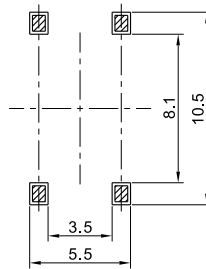

ТАКТОВЫЕ КНОПКИ

KFC TACT SWITCH SERIES

PC.B LAYOUT (TOP VIEW)

KAN3511A-0431B

PC.B LAYOUT (TOP VIEW)

KAN0647-0311B

PC.B LAYOUT (TOP VIEW)

KAN0441-0252B

PC.B LAYOUT (TOP VIEW)

KAN0645

KAN4511-0381B