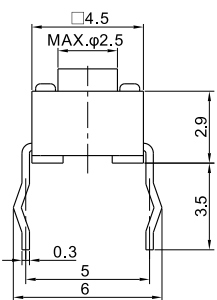

ТАКТОВЫЕ КНОПКИ

KFC TACT SWITCH SERIES

PC.B LAYOUT (TOP VIEW)

KAN3511A-0431B

PC.B LAYOUT (TOP VIEW)

KAN0647-0311B

PC.B LAYOUT (TOP VIEW)

KAN0441-0252B

PC.B LAYOUT (TOP VIEW)

KAN0645

KAN4511-0381B