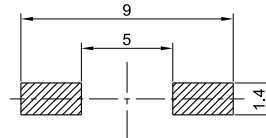

ТАКТОВЫЕ КНОПКИ

KFC TACT SWITCH SERIES

PC.B LAYOUT (TOP VIEW)

KAN3511A-0431B

PC.B LAYOUT (TOP VIEW)

KAN0647-0311B

PC.B LAYOUT (TOP VIEW)

KAN0441-0252B

PC.B LAYOUT (TOP VIEW)

KAN0645

KAN4511-0381B