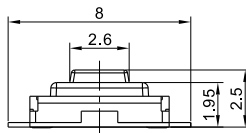

ТАКТОВЫЕ КНОПКИ

KFC TACT SWITCH SERIES

PC.B LAYOUT (TOP VIEW)

KAN3511A-0431B

PC.B LAYOUT (TOP VIEW)

KAN0647-0311B

PC.B LAYOUT (TOP VIEW)

KAN0441-0252B

PC.B LAYOUT (TOP VIEW)

KAN0645

KAN4511-0381B