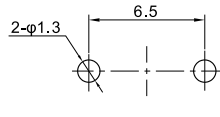

ТАКТОВЫЕ КНОПКИ

KFC TACT SWITCH SERIES

PC.B LAYOUT (TOP VIEW)

KAN3511A-0431B

PC.B LAYOUT (TOP VIEW)

KAN0647-0311B

PC.B LAYOUT (TOP VIEW)

KAN0441-0252B