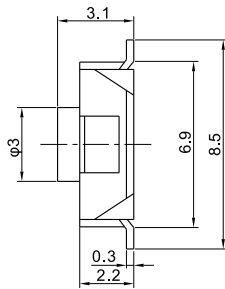

ТАКТОВЫЕ КНОПКИ

KFC TACT SWITCH SERIES

PC.B LAYOUT (TOP VIEW)

KAN3511A-0431B

PC.B LAYOUT (TOP VIEW)

KAN0647-0311B

PC.B LAYOUT (TOP VIEW)

KAN0441-0252B

PC.B LAYOUT (TOP VIEW)

KAN0645

KAN4511-0381B