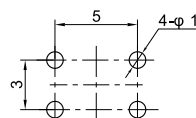

ТАКТОВЫЕ КНОПКИ

KFC TACT SWITCH SERIES

PC.B LAYOUT (TOP VIEW)

KAN3511A-0431B

PC.B LAYOUT (TOP VIEW)

KAN0647-0311B

PC.B LAYOUT (TOP VIEW)

KAN0441-0252B

PC.B LAYOUT (TOP VIEW)

KAN0645

KAN4511-0381B