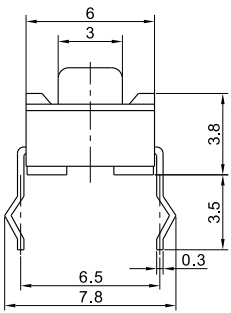

ТАКТОВЫЕ КНОПКИ

KFC TACT SWITCH SERIES

PC.B LAYOUT (TOP VIEW)

KAN3511A-0431B

PC.B LAYOUT (TOP VIEW)

KAN0647-0311B

PC.B LAYOUT (TOP VIEW)

KAN0441-0252B

PC.B LAYOUT (TOP VIEW)

KAN0645

KAN4511-0381B