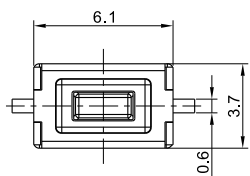

ТАКТОВЫЕ КНОПКИ

KFC TACT SWITCH SERIES

PC.B LAYOUT (TOP VIEW)

KAN3511A-0431B

PC.B LAYOUT (TOP VIEW)

KAN0647-0311B

PC.B LAYOUT (TOP VIEW)

KAN0441-0252B

PC.B LAYOUT (TOP VIEW)

KAN0645

KAN4511-0381B