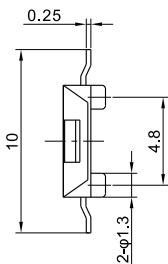

ТАКТОВЫЕ КНОПКИ

KFC TACT SWITCH SERIES

PC.B LAYOUT (TOP VIEW)

KAN3511A-0431B

PC.B LAYOUT (TOP VIEW)

KAN0647-0311B

PC.B LAYOUT (TOP VIEW)

KAN0441-0252B

PC.B LAYOUT (TOP VIEW)

KAN0645

KAN4511-0381B