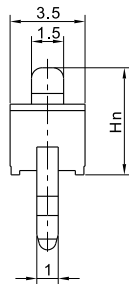

ТАКТОВЫЕ КНОПКИ

KFC TACT SWITCH SERIES

PC.B LAYOUT (TOP VIEW)

KAN3511A-0431B

PC.B LAYOUT (TOP VIEW)

KAN0647-0311B

PC.B LAYOUT (TOP VIEW)

KAN0441-0252B

PC.B LAYOUT (TOP VIEW)

KAN0645

KAN4511-0381B