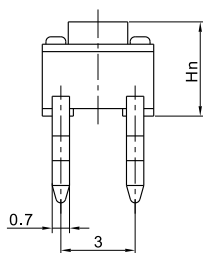

ТАКТОВЫЕ КНОПКИ

KFC TACT SWITCH SERIES

PC.B LAYOUT (TOP VIEW)

KAN3511A-0431B

PC.B LAYOUT (TOP VIEW)

KAN0647-0311B

PC.B LAYOUT (TOP VIEW)

KAN0441-0252B

PC.B LAYOUT (TOP VIEW)

KAN0645

KAN4511-0381B