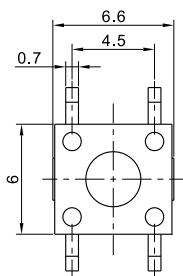

ТАКТОВЫЕ КНОПКИ

KFC TACT SWITCH SERIES

PC.B LAYOUT (TOP VIEW)

KAN3511A-0431B

PC.B LAYOUT (TOP VIEW)

KAN0647-0311B

PC.B LAYOUT (TOP VIEW)

KAN0441-0252B

PC.B LAYOUT (TOP VIEW)

KAN0645

KAN4511-0381B