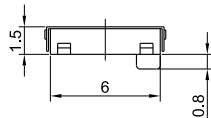

ТАКТОВЫЕ КНОПКИ

KFC TACT SWITCH SERIES

PC.B LAYOUT (TOP VIEW)

KAN3511A-0431B

PC.B LAYOUT (TOP VIEW)

KAN0647-0311B

PC.B LAYOUT (TOP VIEW)

KAN0441-0252B

PC.B LAYOUT (TOP VIEW)

KAN0645

KAN4511-0381B