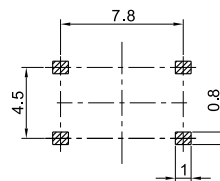

ТАКТОВЫЕ КНОПКИ

KFC TACT SWITCH SERIES

PC.B LAYOUT (TOP VIEW)

KAN3511A-0431B

PC.B LAYOUT (TOP VIEW)

KAN0647-0311B

PC.B LAYOUT (TOP VIEW)

KAN0441-0252B

PC.B LAYOUT (TOP VIEW)

KAN0645

KAN4511-0381B