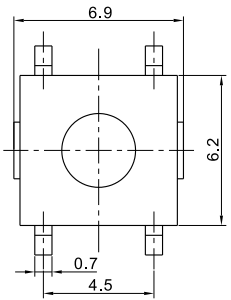

ТАКТОВЫЕ КНОПКИ

KFC TACT SWITCH SERIES

PC.B LAYOUT (TOP VIEW)

KAN3511A-0431B

PC.B LAYOUT (TOP VIEW)

KAN0647-0311B

PC.B LAYOUT (TOP VIEW)

KAN0441-0252B

PC.B LAYOUT (TOP VIEW)

KAN0645

KAN4511-0381B