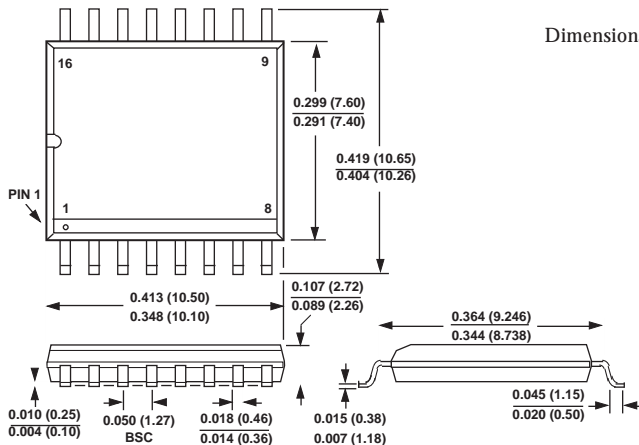

SOIC 16 wide (SO -16W)

Dimensions shown in inches and (mm).