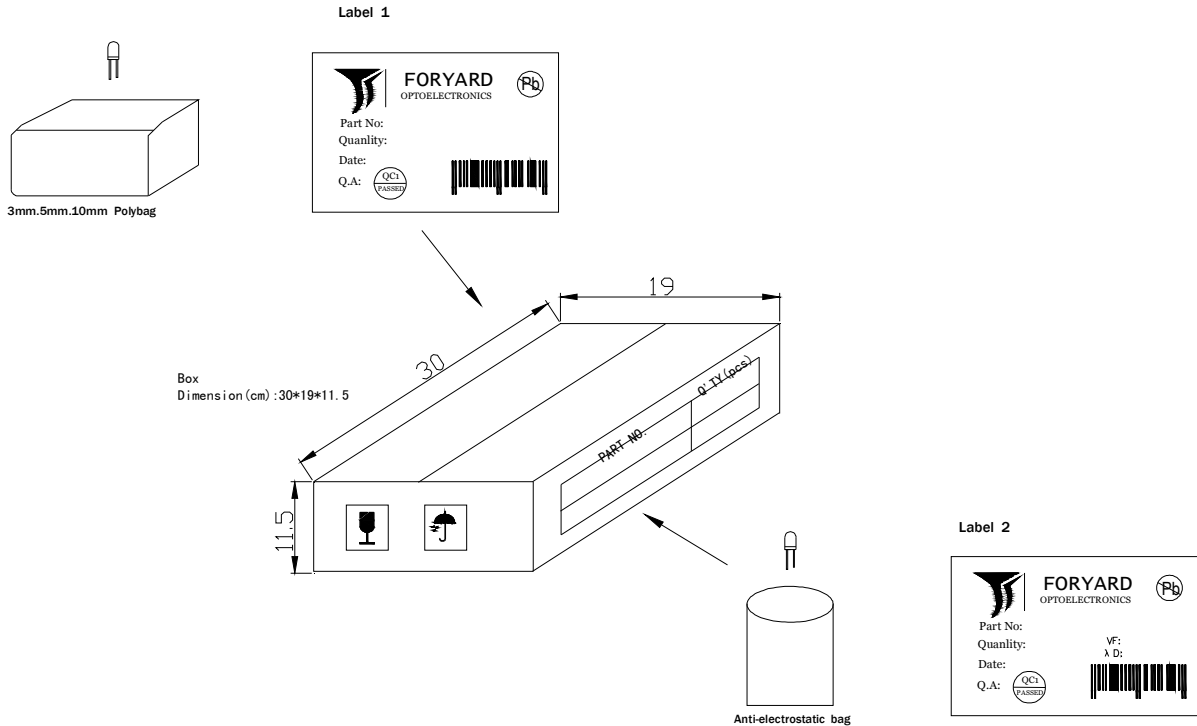

Luminous Intensity Vs. Ambient Temperature

LAMP PACKING.

DEVICE	QTY/polybag(pcs)	Polybag/box A	Fig
5mm(T-1 3/4)	1000	8 bags	Label 1
3mm(T-1)	1000	10 bags	Label 1
10mm(T-1)	250	8 bags	Label 1
Blue/Green/White	500pcs	8 bags	Label 2