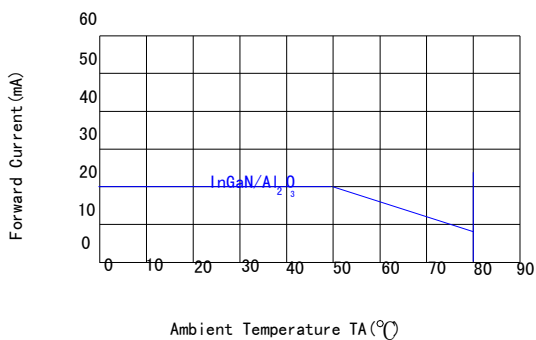

Electrical and optical characteristics($T_a=25^\circ\text{C}$)

Parameter	Symbol	Min.	Typ.	Max.	Unit	Test Condition
Luminous Intensity	I_v	-	130	-	mcd	$I_F=20\text{mA}$
Viewing Angle	$2\theta_{1/2}$	10	15	20	Deg	
Peak Emission	λ_p	400	405	410	nm	
Dominant Wavelength	λ_d	404	409	413	nm	
Spectral Line Half-Width	$\Delta\lambda$	10	15	20	nm	
Forward Voltage	V_F	2.8	3.2	3.8	V	
Reverse Current	I_R			50	μA	$V_R=5\text{V}$

Typical Electrical Characteristics Curves (25 °c Ambient Temperature Unless Otherwise Noted)

Spectral Reduance

Forward Current Vs Forward Voltage

Relative Luminous intensity vs Forward current

Forward Current Derating Curve