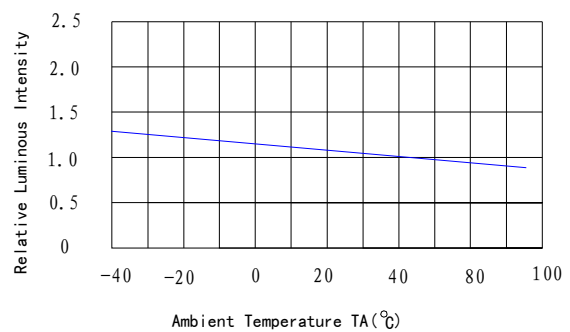

Luminous Intensity Vs. Ambient Temperature