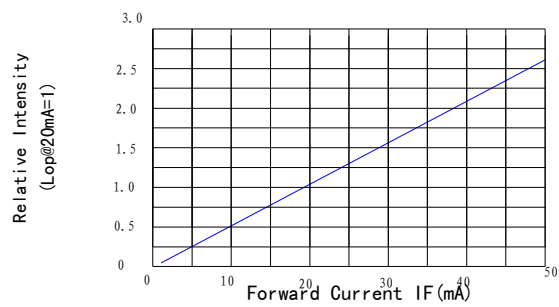

Electrical and optical characteristics($T_a=25^\circ\text{C}$)

Parameter	Symbol	Min.	Typ.	Max.	Unit	Test Condition
Luminous Intensity	I_v	-	130	-	mcd	$I_F=20\text{mA}$
Viewing Angle	$2\theta_{1/2}$	10	15	20	Deg	
Peak Emission	λ_p	400	405	410	nm	
Dominant Wavelength	λ_d	404	409	413	nm	
Spectral Line Half-Width	$\Delta\lambda$	10	15	20	nm	
Forward Voltage	V_F	2.8	3.2	3.8	V	
Reverse Current	I_R			50	μA	$V_R=5\text{V}$

Typical Electrical Characteristics Curves (25 °c Ambient Temperature Unless Otherwise Noted)

Spectral Reduance

Forward Current Vs Forward Voltage

Relative Luminous intensity vs Forward current

Forward Current Derating Curve