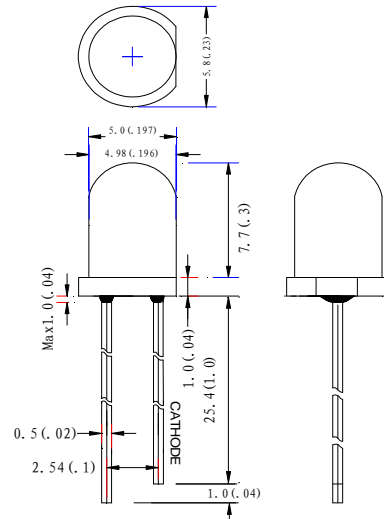

FYL- 5013VC1C

Features:

- High intensity
- General purpose leads
- RoHs Compliant.

Descriptions:

- Dice material: InGaN.
- Emitting Color: Purple
- Device Outline: Φ 5mm Round Type.
- Lens Type: Water clear.

Radiation pattern.

Package configuration

- ◆ All dimensions are millimeters (inches)
- ◆ Tolerance is $\pm 0.25\text{mm}(.010")$ unless otherwise noted.

Absolute maximum ratings($T_a=25^\circ\text{C}$)

Parameter	MAX.	Unit
Power Dissipation	70	mW
Peak Forward Current (1/10 Duty Cycle, 0.1ms Pulse Width)	100	mA
Continuous Forward Current	20	mA
Derating Linear From 50°C	0.4	mA/ $^\circ\text{C}$
Reverse Voltage	5	V
Electrostatic Discharge (ESD)	150	V
Operating Temperature Range	-30°C to $+80^\circ\text{C}$	
Storage Temperature Range	-40°C to $+100^\circ\text{C}$	
Lead Soldering Temperature[4mm(.157") From Body]	260 $^\circ\text{C}$ for 5 Seconds	

Electrical and optical characteristics($T_a=25^\circ\text{C}$)

Parameter	Symbol	Min.	Typ.	Max.	Unit	Test Condition
Luminous Intensity	I_v	-	130	-	mcd	$I_F=20\text{mA}$
Viewing Angle	$2\theta_{1/2}$	10	15	20	Deg	
Peak Emission	λ_p	400	405	410	nm	
Dominant Wavelength	λ_d	404	409	413	nm	
Spectral Line Half-Width	$\Delta\lambda$	10	15	20	nm	
Forward Voltage	V_F	2.8	3.2	3.8	V	
Reverse Current	I_R			50	μA	$V_R=5\text{V}$

CARTON
Dimension(cm):39*32*38

6 Boxes/Carton
 5mm:48,000pcs
 3mm:60,000pcs
 10mm:12,000pcs
 Blue/Pure Green/bluish Green
 /White:24,000pcs