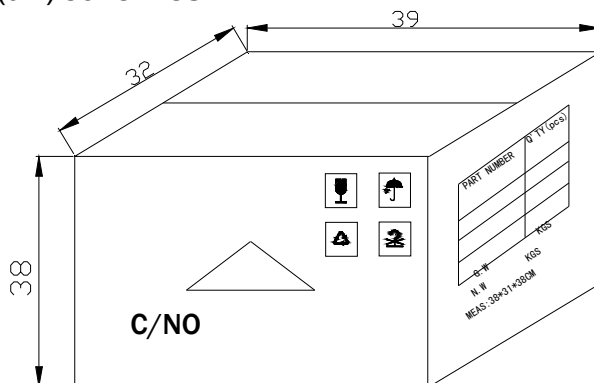

DEVICE	QTY/polybag(pcs)	Polybag/box A	Fig
5mm(T-1 3/4)	1000	8 bags	Label 1
3mm(T-1)	1000	10 bags	Label 1
10mm(T-1)	250	8 bags	Label 1
Blue/Green/White	500pcs	8 bags	Label 2

CARTON
Dimension(cm):39*32*38