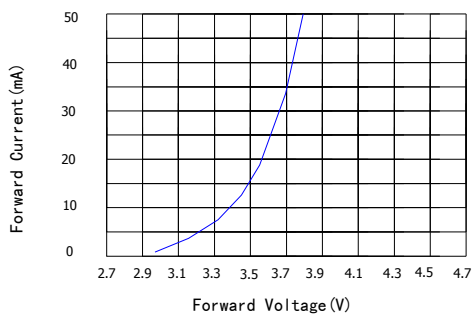

Electrical and optical characteristics($T_a=25^\circ\text{C}$)

Parameter	Symbol	Min.	Typ.	Max.	Unit	Test Condition
Luminous Intensity	I_v	-	130	-	mcd	$I_F=20\text{mA}$
Viewing Angle	$2\theta_{1/2}$	10	15	20	Deg	
Peak Emission	λ_p	400	405	410	nm	
Dominant Wavelength	λ_d	404	409	413	nm	
Spectral Line Half-Width	$\Delta\lambda$	10	15	20	nm	
Forward Voltage	V_F	2.8	3.2	3.8	V	
Reverse Current	I_R			50	μA	$V_R=5\text{V}$

Typical Electrical Characteristics Curves (25 °c Ambient Temperature Unless Otherwise Noted)

Spectral Reduance

Forward Current Vs Forward Voltage

Relative Luminous intensity vs Forward current

Forward Current Derating Curve