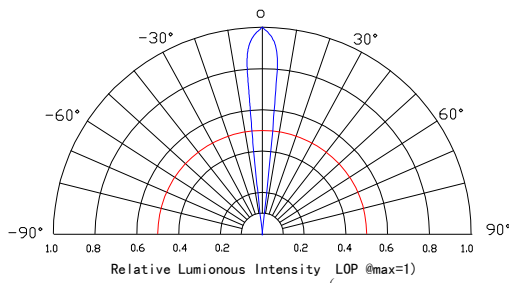

FYL- 5013VC1C

Features:

- High intensity
- General purpose leads
- RoHs Compliant.

Descriptions:

- Dice material: InGaN.
- Emitting Color: Purple
- Device Outline: Φ 5mm Round Type.
- Lens Type: Water clear.

Radiation pattern.

Package configuration

- ◆ All dimensions are millimeters (inches)
- ◆ Tolerance is $\pm 0.25\text{mm}(.010")$ unless otherwise noted.

Absolute maximum ratings($T_a=25^\circ\text{C}$)

Parameter	MAX.	Unit
Power Dissipation	70	mW
Peak Forward Current (1/10 Duty Cycle, 0.1ms Pulse Width)	100	mA
Continuous Forward Current	20	mA
Derating Linear From 50°C	0.4	mA/ $^\circ\text{C}$
Reverse Voltage	5	V
Electrostatic Discharge (ESD)	150	V
Operating Temperature Range	-30°C to $+80^\circ\text{C}$	
Storage Temperature Range	-40°C to $+100^\circ\text{C}$	
Lead Soldering Temperature[4mm(.157") From Body]	260 $^\circ\text{C}$ for 5 Seconds	

Electrical and optical characteristics($T_a=25^\circ\text{C}$)

Parameter	Symbol	Min.	Typ.	Max.	Unit	Test Condition
Luminous Intensity	I_v	-	130	-	mcd	$I_F=20\text{mA}$
Viewing Angle	$2\theta_{1/2}$	10	15	20	Deg	
Peak Emission	λ_p	400	405	410	nm	
Dominant Wavelength	λ_d	404	409	413	nm	
Spectral Line Half-Width	$\Delta\lambda$	10	15	20	nm	
Forward Voltage	V_F	2.8	3.2	3.8	V	
Reverse Current	I_R			50	μA	$V_R=5\text{V}$