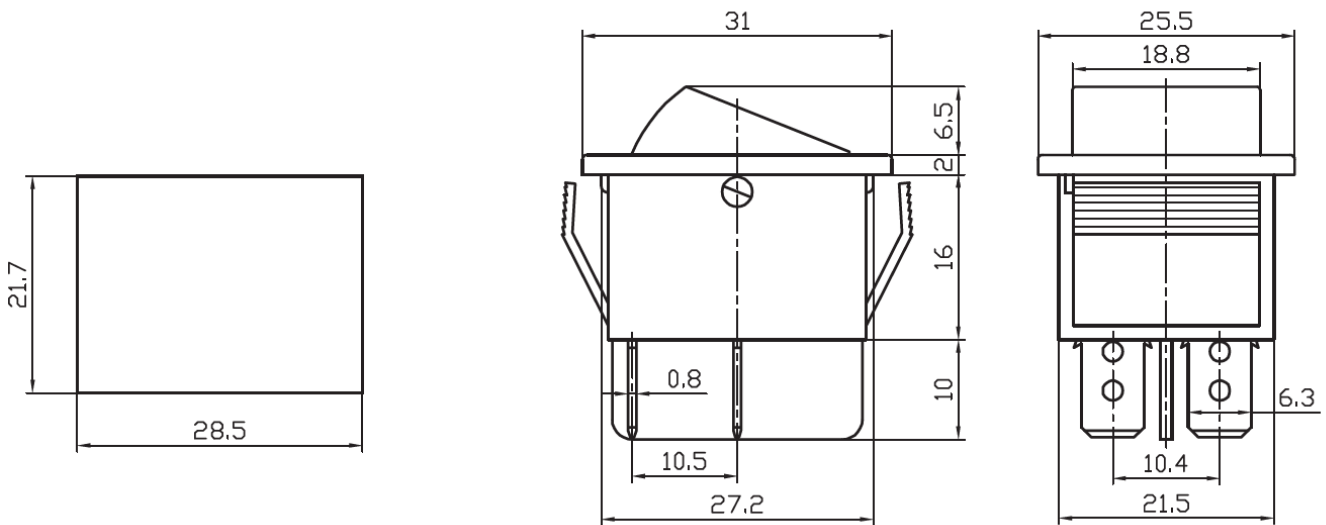

## Specification

1. Product Name : IRS-201-1A;RS-201-1A
2. Rating : 20A 125VAC ; 15A 250VAC ; 35A 12VDC
3. Contact Resistance:35mΩ max
4. Insulation Resistance:500VDC 100MΩ min
5. Dielectric Strength:1500VAC 1Minute
6. Operating Temperature:-25°C~+85°C
7. Electrical Life:10000 Cycles
8. Cap color:Black,White,Red,Yellow,Green,Blue,Orange,Gray
9. Base color:Black,White,Gray

## Product details and dimensions