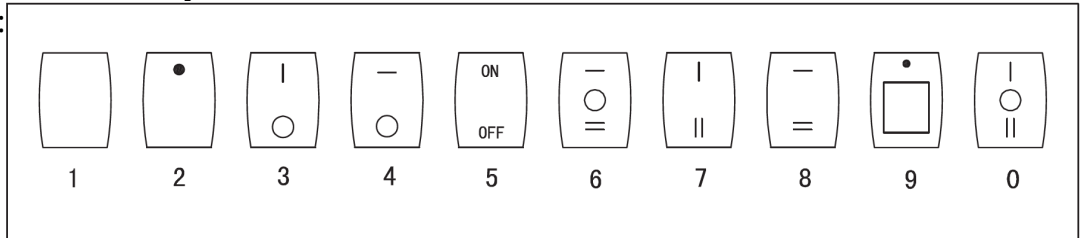

Double-poles Rocker Switch IRS-201-1A

Specification

1. Product Name : IRS-201-1A;RS-201-1A
2. Rating : 20A 125VAC ; 15A 250VAC ; 35A 12VDC
3. Contact Resistance:35mΩ max
4. Insulation Resistance:500VDC 100MΩ min
5. Dielectric Strength:1500VAC 1Minute
6. Operating Temperature:-25°C~+85°C
7. Electrical Life:10000 Cycles
8. Cap color:Black,White,Red,Yellow,Green,Blue,Orange,Gray
9. Base color:Black,White,Gray

10. Cap marking:

11. Circuitry trait:ON-OFF
12. Switch pin:DPST 4P
13. Certification system : TUV、 UL、 IOS9001:2015、 CE、 ENECandOther

Product details and dimensions